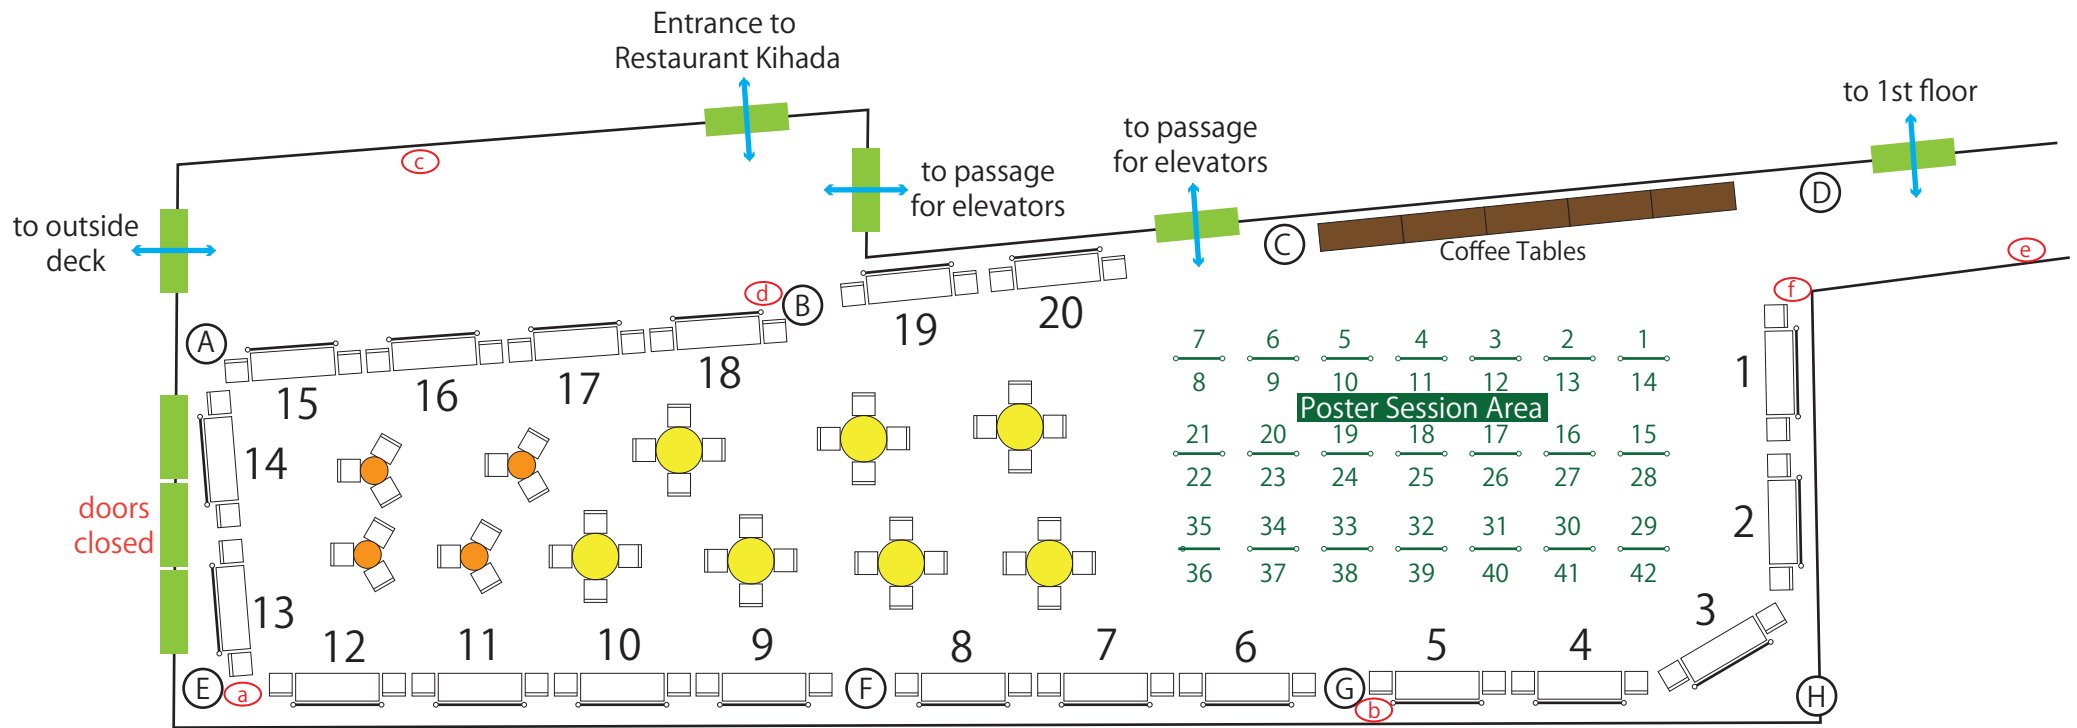

Hybrid Space (Obaku Plaza 2nd Floor) Floor Layout (TBD)

(as of Sep. 17, 2023)

 doors

 exhibition booth
(1 panel, 1 table, and 2 chairs)

Ⓐ ~ Ⓗ columns

 poster session boards (w: 0.9m)

 table (1m) + 4 chairs

 small table (0.6m) + 3 chairs

Power Outlets

- Ⓐ 2L1-301 (100V, 12A) --> No.9~12
- Ⓑ 2L1-302 (100V, 12A) --> No.5~8
- Ⓒ 2L1-309 (100V, 12A) --> No.13~16
- Ⓓ 2L1-310 (100V, 12A) --> No.17~20
- Ⓔ 2L2-302 (100V, 12A)
- Ⓕ 2L2-314 (100V, 12A) --> No.1~4

(*100V, 3A for each booth)