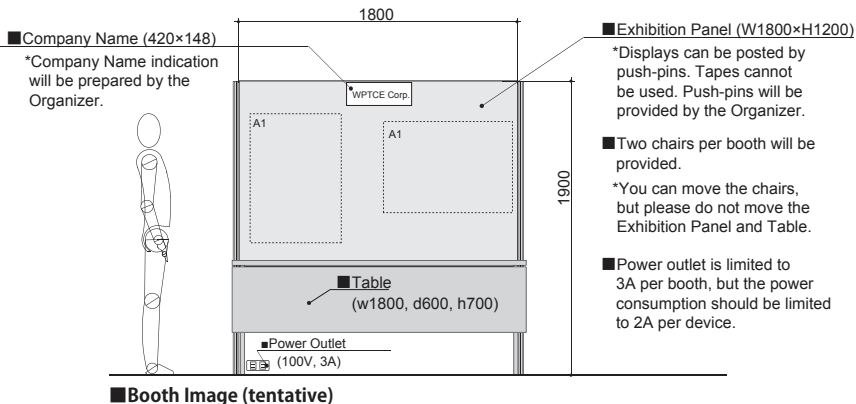

WPTCE2024 Exhibition Booth

Standard Exhibitor: 220,000 JPY / Advanced Exhibitor: 330,000 JPY

(*The fees include a 10% sales tax in Japan.)

There is no difference in booth specs between “Standard Exhibitors” and “Advanced Exhibitors.”
The only difference is that Advanced Exhibitors will have an opportunity to give WPT demonstrations at an anechoic chamber. (For further information, please refer to www.ieee-wptce2024.org.)