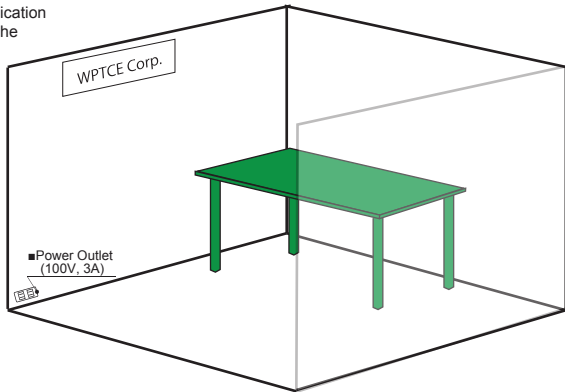

WPTCE2024 WPT Demonstration Booth

■ Company Name (420×148)

*Company Name indication will be prepared by the Organizer.

■ Demonstration Area

Width: 2.7m

Depth: 2.7m

■ 1 Table

Width: 1.8m

Depth: 0.9m

Height: 0.75m

Load Capacity: approx. 80kg

*2 chairs will be prepared as well.

■ Partitions

Width: 2.7m

Height: 2.1m

*Push-pins are available for display.

■ Power outlet is limited to

3A per booth. In case you need more power, please contact us.